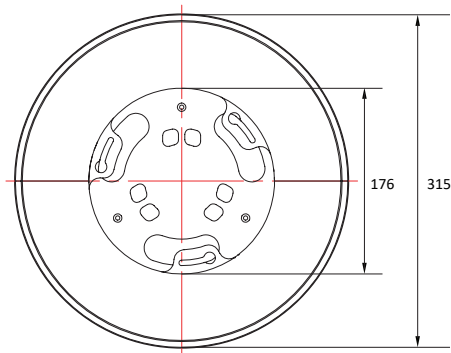

1. Dimension & Accessories

Mount Screw

Eye Bolt

Manual

Mount Template

Safety Wire 2ea