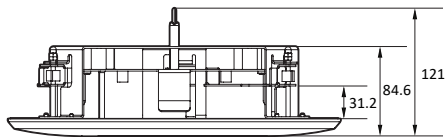

1. Dimension & Accessories

Mount Screw

Eye Bolt

Manual

Mount Template

Safety Wire 2ea