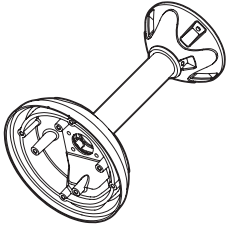

1. Dimension & Accessories

☒ Please check if all the camera and accessories are included in the package.

Ceiling Mount Bracket Manual Outdoor Dome Camera

Quick Manual

Ver. 1.0 / 2021.05

Before installing and using the Camera, please read this manual carefully.
Be sure to keep it handy for future reference.

Manual

Mount Pad

Mount Template

Mount
Screw 4ea

Mount
Screw 4ea

Screw &
Plastic Anchor-4pcs

Hexagonal Wrench

2. Installation

- 1 Attach the Mount Pad and mount it on the ceiling.
- 2 Connect the cable.
- 3 Attach the camera bottom to the mount hole.
- 4 After adjusting the camera, attach the upper case to complete the mounting.