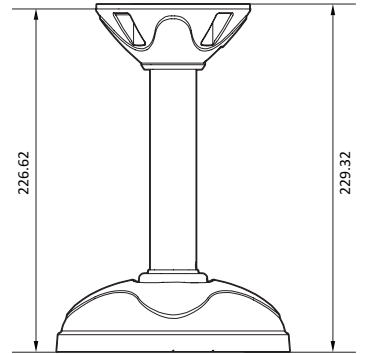

1. Dimension & Accessories

☒ Please check if all the camera and accessories are included in the package.

Ceiling Mount Bracket Manual Outdoor Dome Camera

Quick Manual

Ver. 1.0 / 2021.05

Before installing and using the Camera, please read this manual carefully.
Be sure to keep it handy for future reference.

Manual

Mount Pad

Mount Template

Mount
Screw 4ea

Mount
Screw 4ea

Screw &
Plastic Anchor-4pcs

Hexagonal Wrench

2. Installation