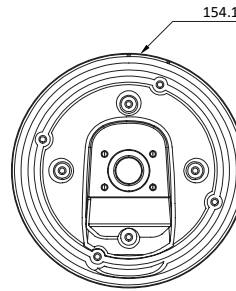

1. Dimension & Accessories

☒ Please check if all the camera and accessories are included in the package.

Ceiling Mount Bracket Manual Outdoor Dome Camera

Quick Manual

Ver. 1.0 / 2021.05

Before installing and using the Camera, please read this manual carefully.
Be sure to keep it handy for future reference.

Manual

Mount Pad

Mount Template

Mount
Screw 4ea

Mount
Screw 4ea

Screw &
Plastic Anchor-4pcs

Hexagonal Wrench

2. Installation