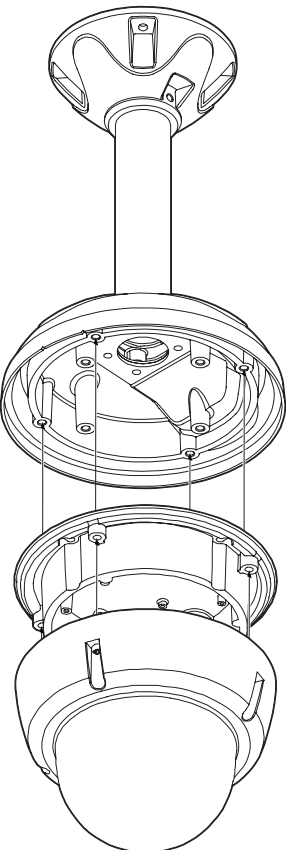

1. Dimension & Accessories

☒ Please check if all the camera and accessories are included in the package.

Ceiling Mount Bracket Manual Outdoor Dome Camera

Quick Manual

Ver. 1.0 / 2021.05

Before installing and using the Camera, please read this manual carefully.
Be sure to keep it handy for future reference.

Manual

Mount Pad

Mount Template

Mount
Screw 4ea

Mount
Screw 4ea

Screw &
Plastic Anchor-4pcs

Hexagonal Wrench

2. Installation

- 1 Attach the Mount Pad and mount it on the ceiling.
- 2 Connect the cable.
- 3 Attach the camera bottom to the mount hole.
- 4 After adjusting the camera, attach the upper case to complete the mounting.