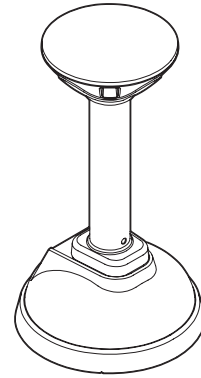

## Ceiling Bracket Manual Outdoor Dome Camera

## 1. Accessories

☒ Please check if all the camera and accessories are included in the package.

Mount Screw

Screw &  
Plastic Anchor-4pcs

Manual

Template Sheet

Mount Rubber

Allen Wrench

## 3. Dimension