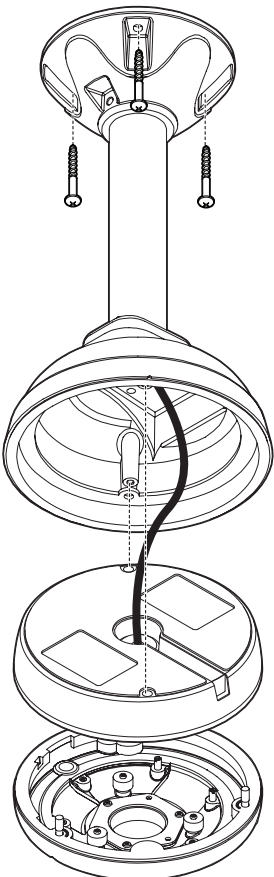

## Ceiling Bracket Manual Outdoor Dome Camera

## 1. Accessories

☒ Please check if all the camera and accessories are included in the package.

Mount Screw

Screw &  
Plastic Anchor-4pcs

Manual

Template Sheet

Mount Rubber

Allen Wrench

## 2. Installation

- 1 Attach the Mount Ruber and mount it on the ceiling.
- 2 Tighten by turning Mount Cap and Pipe.
- 3 Connect the cable.
- 4 Attach the camera bottom to the mount hole.
  - ☒ Check the length of the Mount Screw according to the camera model before installing.
- 5 After adjusting the camera, attach the upper case to complete the mounting.

## 3. Dimension