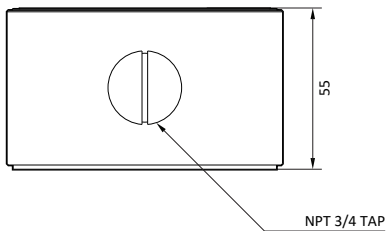

# 1. Dimension & Accessories

Grommet

RJ45 Cap Installer

Waterproof O-Ring

Manual

1,2 Mount Screw

3 Mount Screw

Screw &  
Plastic Anchor-4pcs