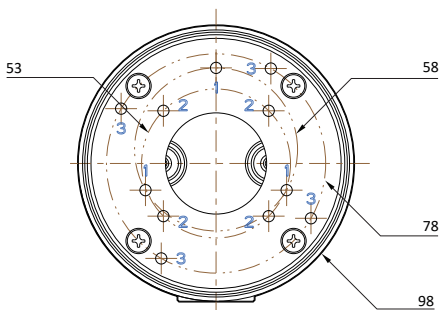

# 1. Dimension & Accessories

Grommet

RJ45 Cap Installer

Waterproof O-Ring

Manual

1,2 Mount Screw

3 Mount Screw

Screw &  
Plastic Anchor-4pcs

Mount Template