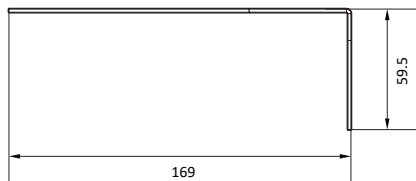

1. Dimension & Accessories

Mount Screw 2ea
(M3 Screw)

Mount Screw 2ea
(#8-32 Screw)

Screw &
Plastic Anchor-4pcs

Manual