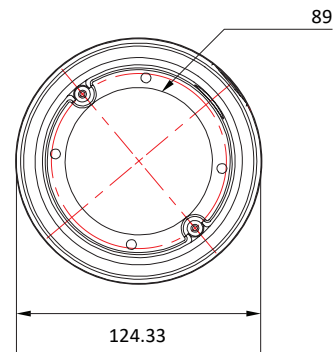

1. Dimension & Accessories

Mount
Screw 2ea

Screw &
Plastic Anchor-4pcs

Manual

Mount Template