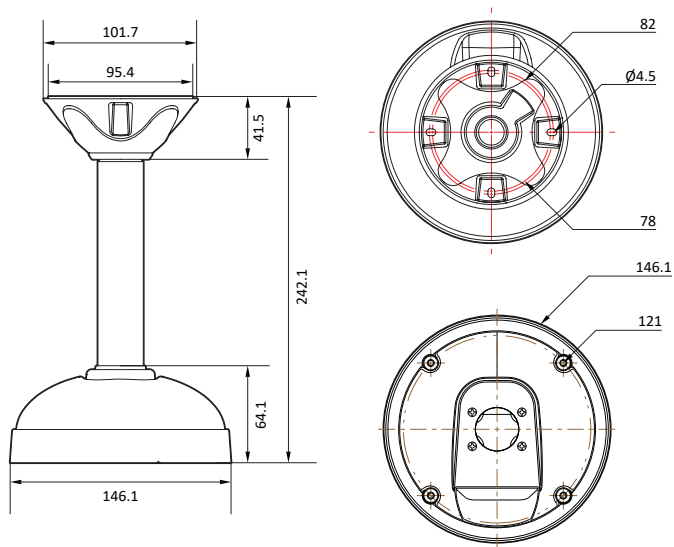

1. Dimension & Accessories

Mount Template

Manual

Screw &
Plastic Anchor-4pcs

Mount
Screw 4ea