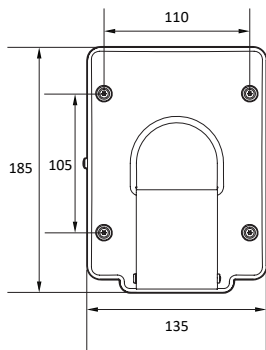

1. Dimension & Accessories

Torx Wrench

Hexagonal Wrench

Manual

Mount Template

Screw &
Plastic Anchor-4pcs