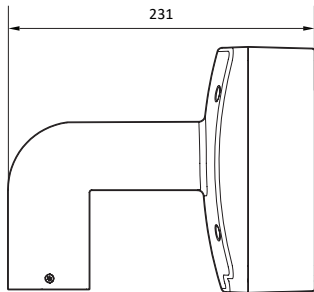

1. Dimension & Accessories

Torx Wrench

Hexagonal Wrench

Manual

Mount Template

Screw &
Plastic Anchor-4pcs