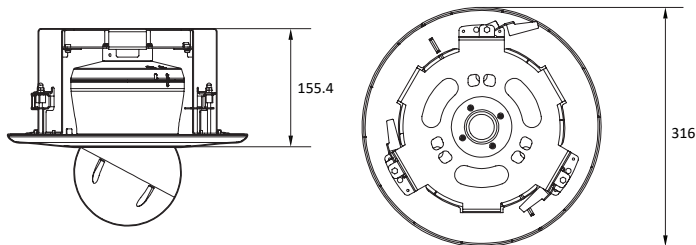

1. Dimension & Accessories

Magnetic Cover

Safety Wire 2ea

Manual

Mount Screw 2ea

Mount Template