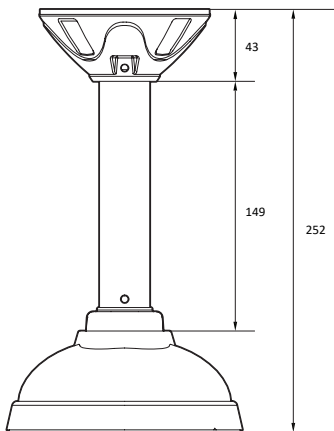

# 1. Dimension & Accessories

---

Mount Screw

Screw &  
Plastic Anchor-4pcs

Manual

Template Sheet

Mount Rubber

Allen Wrench