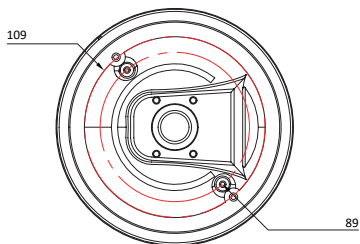

# 1. Dimension & Accessories

---

Mount Screw

Screw &  
Plastic Anchor-4pcs

Manual

Template Sheet

Mount Rubber

Allen Wrench