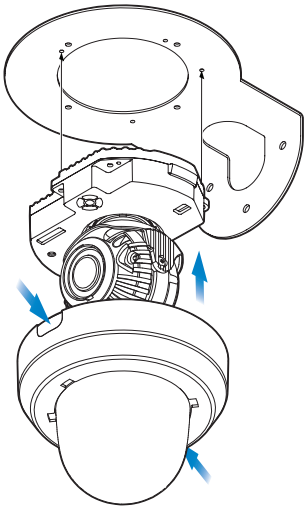

2. Installation

1. 1 Make holes on the ceiling panel in the desired location.
2. 2 Connect the mount bracket to the camera with the mount screw.
3. 3 Secure the dome cover to the camera's bottom case.