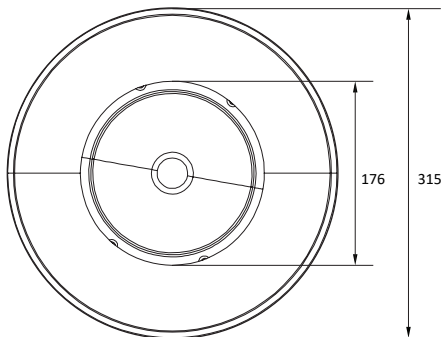

1. Dimension & Accessories

Manual

Eye Bolt

Mount Template

Safety Wire 2ea