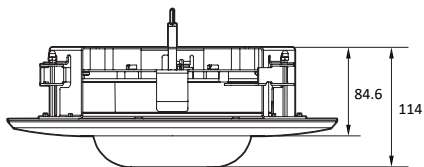

1. Dimension & Accessories

Manual

Eye Bolt

Mount Template

Safety Wire 2ea